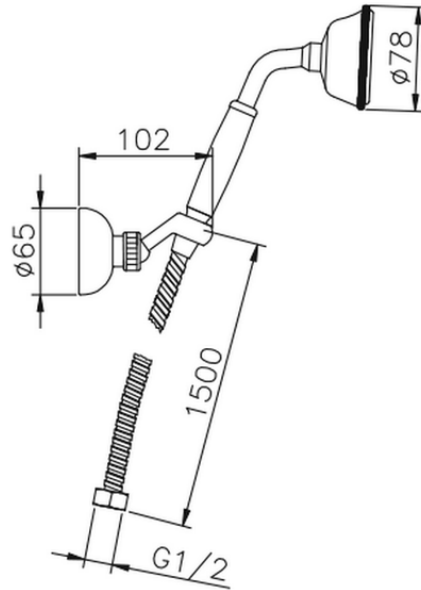

## Victorian showerset SHOWER\_63.03H.

63.03H.

<https://en.huberitalia.com/victorian-showerset-shower-63-03h>

2026-05-19