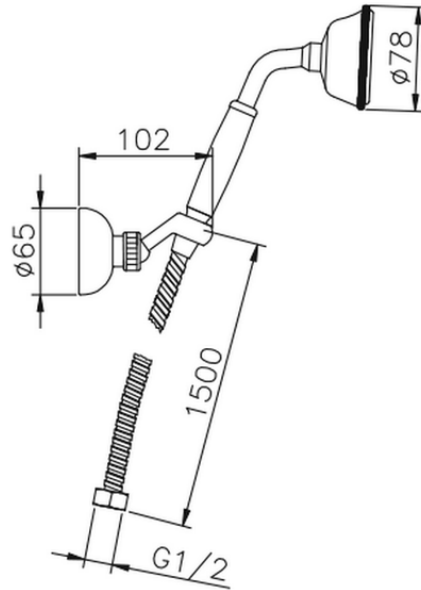

Victorian showerset SHOWER_63.03H.

63.03H.

<https://en.huberitalia.com/victorian-showerset-shower-63-03h>

2026-06-08