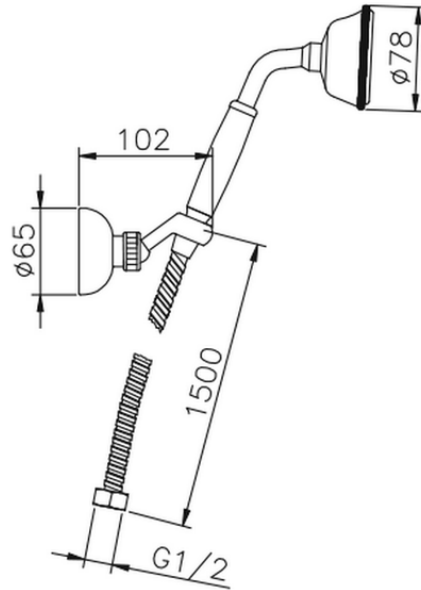

Victorian showerset SHOWER_63.03H.

63.03H.

<https://en.huberitalia.com/victorian-showerset-shower-63-03h>

2026-04-10