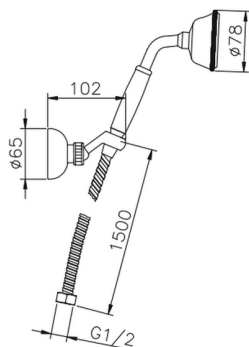

Victorian showerset SHOWER_63.03H.

MODEL **63.03H.**

Victorian showerset, wall mounted adjustable handshower bracket, 78 mm Brass Classic One spray Handshower, 150 cm Brass flexible hose

AVAILABLE FINISHINGS

-  **AC** AC Satin Brushed Nickel
-  **AG** AG Antique Gold
-  **BA** BA Old Bronze
-  **CR** CR Chrome
-  **2W** 2W Brushed Gold

CHARACTERISTICS

2026-06-29