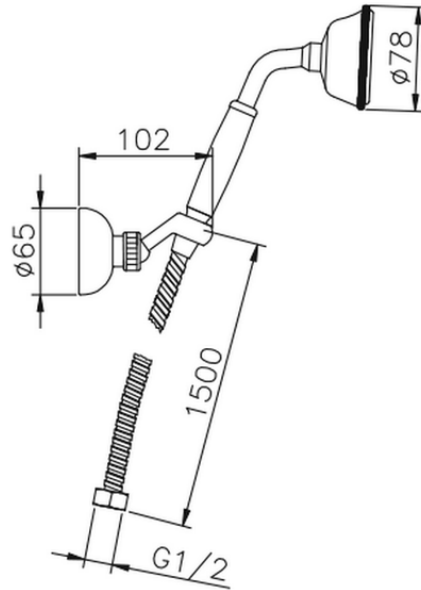

Victorian showerset SHOWER_63.03H.

63.03H.

<https://en.huberitalia.com/victorian-showerset-shower-63-03h>

2026-04-09