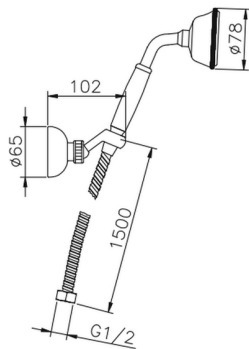

Victorian showerset SHOWER_63.03H.

MODEL **63.03H.**

Victorian showerset, wall mounted adjustable handshower bracket, 78 mm Brass Classic One spray Handshower, 150 cm Brass flexible hose

AVAILABLE FINISHINGS

-  **AC** AC Satin Brushed Nickel
-  **AG** AG Antique Gold
-  **BA** BA Old Bronze
-  **CR** CR Chrome
-  **2W** 2W Brushed Gold

CHARACTERISTICS

2026-04-09