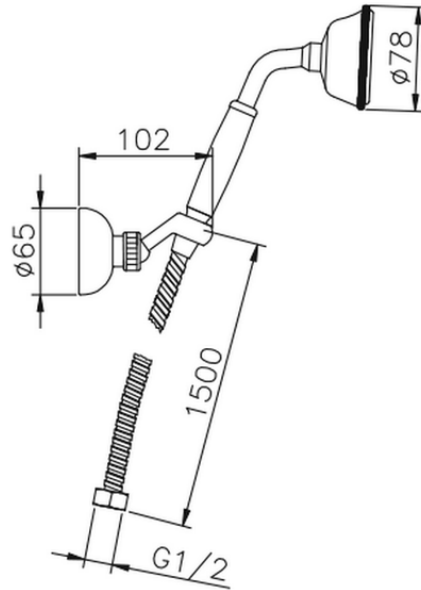

Victorian showerset SHOWER_63.03H.

63.03H.

<https://en.huberitalia.com/victorian-showerset-shower-63-03h>

2026-06-29