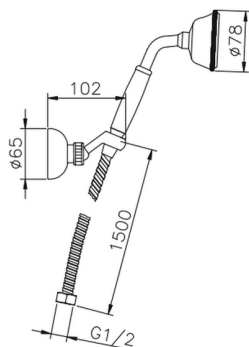

Victorian showerset SHOWER_63.03H.

MODEL **63.03H.**

Victorian showerset, wall mounted adjustable handshower bracket, 78 mm Brass Classic One spray Handshower, 150 cm Brass flexible hose

AVAILABLE FINISHINGS

-  **AC** AC Satin Brushed Nickel
-  **AG** AG Antique Gold
-  **BA** BA Old Bronze
-  **CR** CR Chrome
-  **2W** 2W Brushed Gold

CHARACTERISTICS

2026-04-11