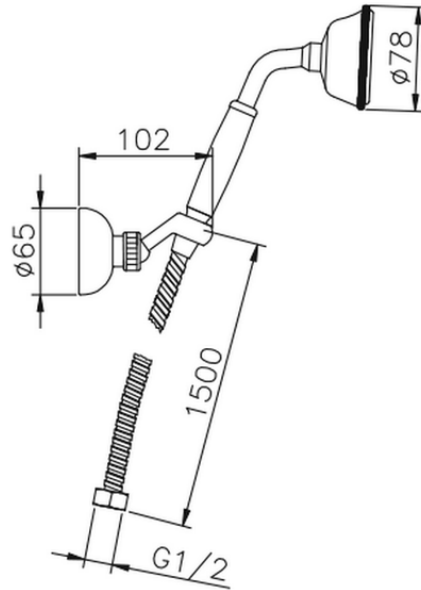

Victorian showerset SHOWER_63.03H.

63.03H.

<https://en.huberitalia.com/victorian-showerset-shower-63-03h>

2026-04-08