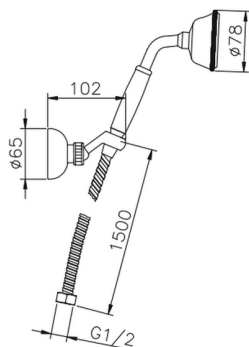

Victorian showerset SHOWER_63.03H.

MODEL **63.03H.**

Victorian showerset, wall mounted adjustable handshower bracket, 78 mm Brass Classic One spray Handshower, 150 cm Brass flexible hose

AVAILABLE FINISHINGS

-  **AC** AC Satin Brushed Nickel
-  **AG** AG Antique Gold
-  **BA** BA Old Bronze
-  **CR** CR Chrome
-  **2W** 2W Brushed Gold

CHARACTERISTICS

2026-04-08