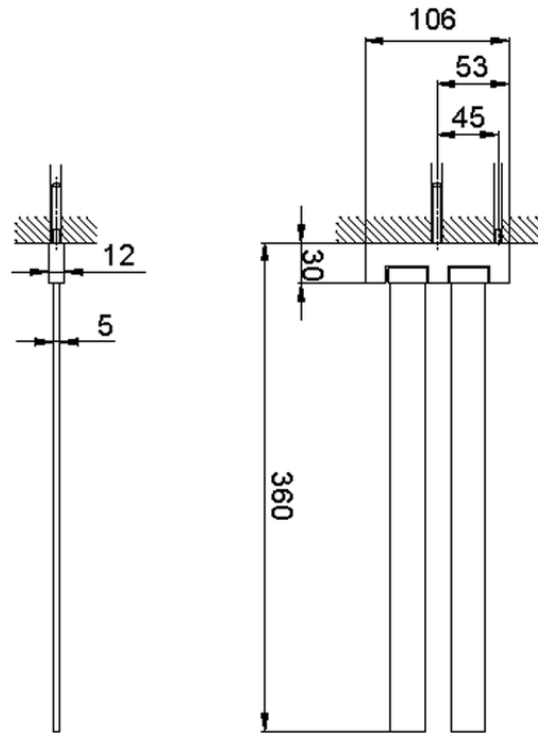

Double towel holder BATHROOM ACCESSORIES_SQ090210

SQ090210

<https://en.huberitalia.com/double-towel-holder-bathroom-accessories-sq090210>

2026-04-06