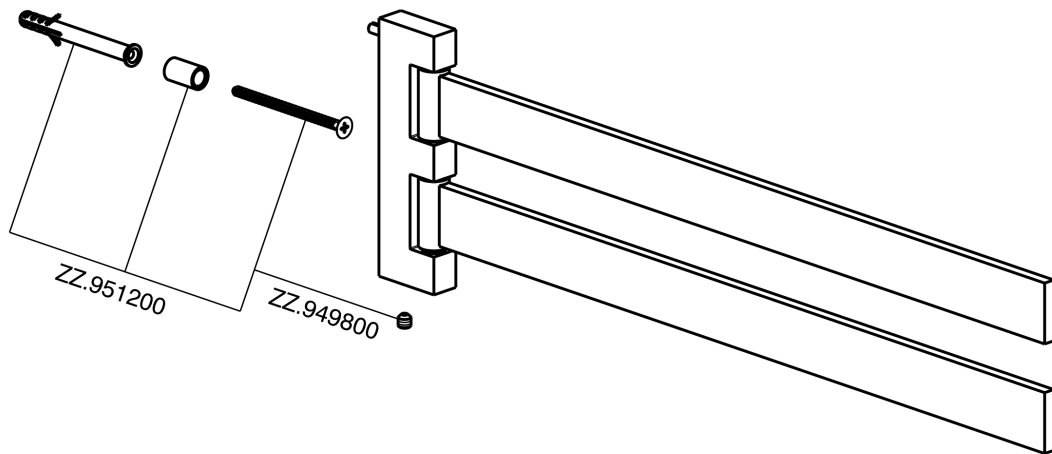

Double towel holder BATHROOM ACCESSORIES_SQ090210

SQ090210

<https://en.huberitalia.com/double-towel-holder-bathroom-accessories-sq090210>

2026-01-13