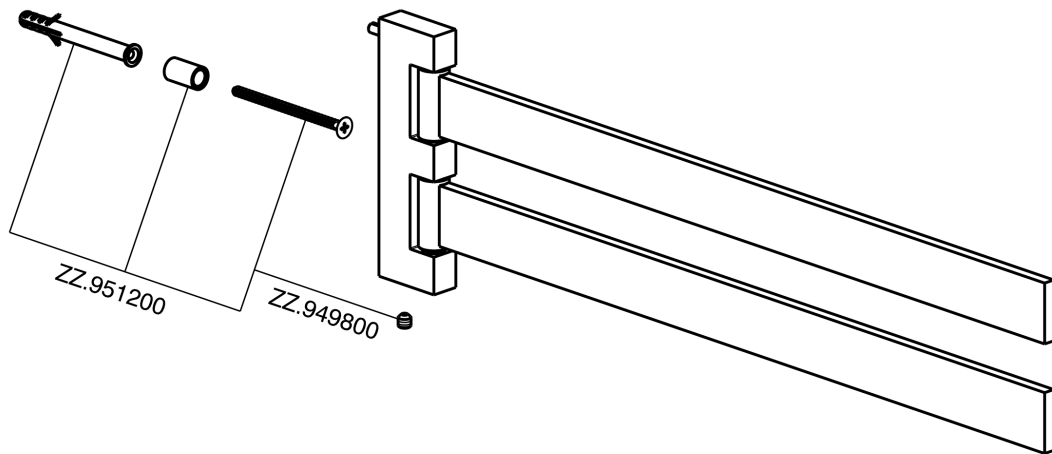

Double towel holder BATHROOM ACCESSORIES_SQ090210

SQ090210

<https://en.huberitalia.com/double-towel-holder-bathroom-accessories-sq090210>

2026-06-13