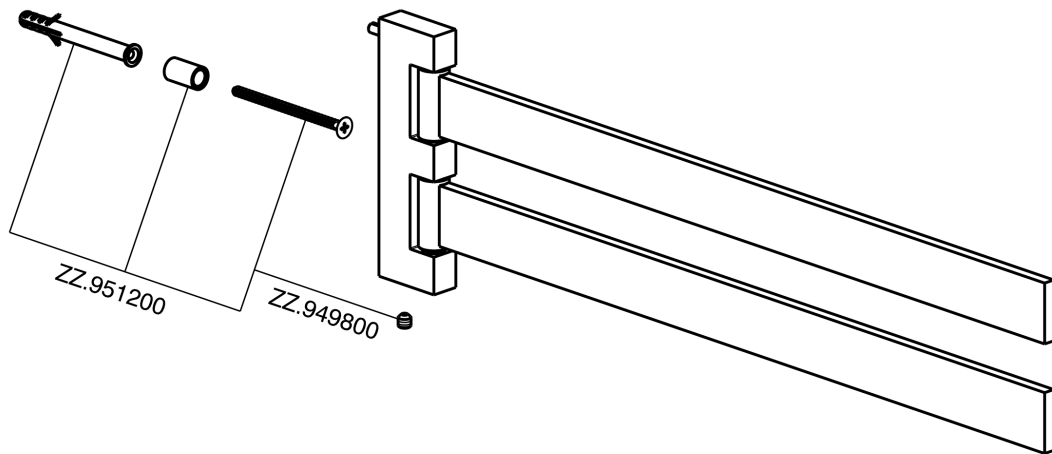

Double towel holder BATHROOM ACCESSORIES_SQ090210

SQ090210

<https://en.huberitalia.com/double-towel-holder-bathroom-accessories-sq090210>

2026-04-06