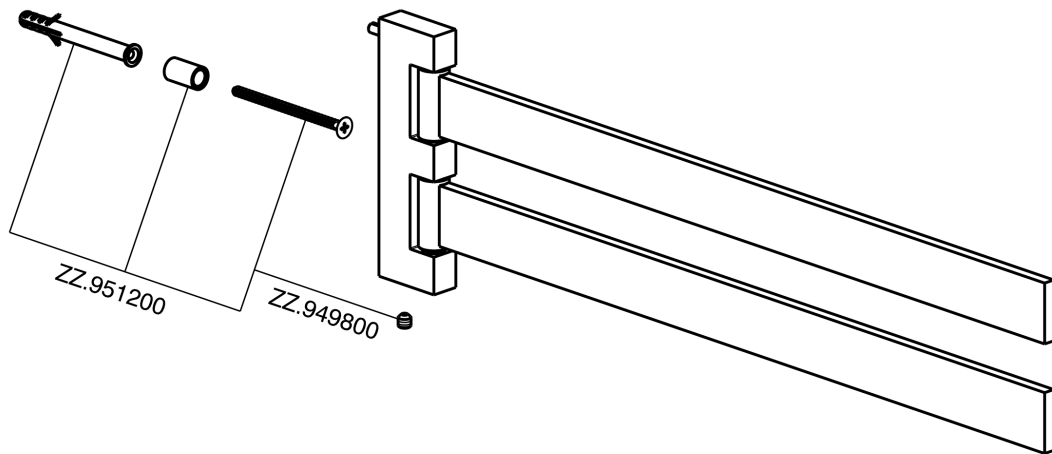

Double towel holder BATHROOM ACCESSORIES_SQ090210

SQ090210

<https://en.huberitalia.com/double-towel-holder-bathroom-accessories-sq090210>

2026-05-15