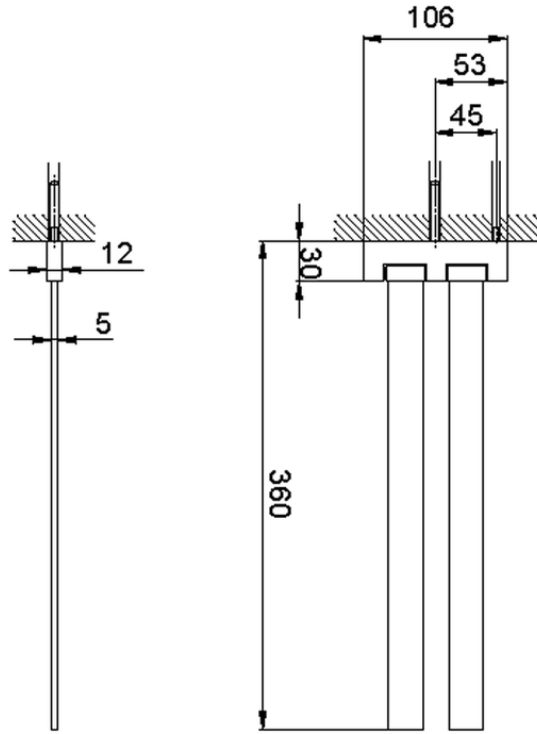

## Double towel holder BATHROOM ACCESSORIES\_SQ090210

SQ090210

<https://en.huberitalia.com/double-towel-holder-bathroom-accessories-sq090210>

2026-04-05