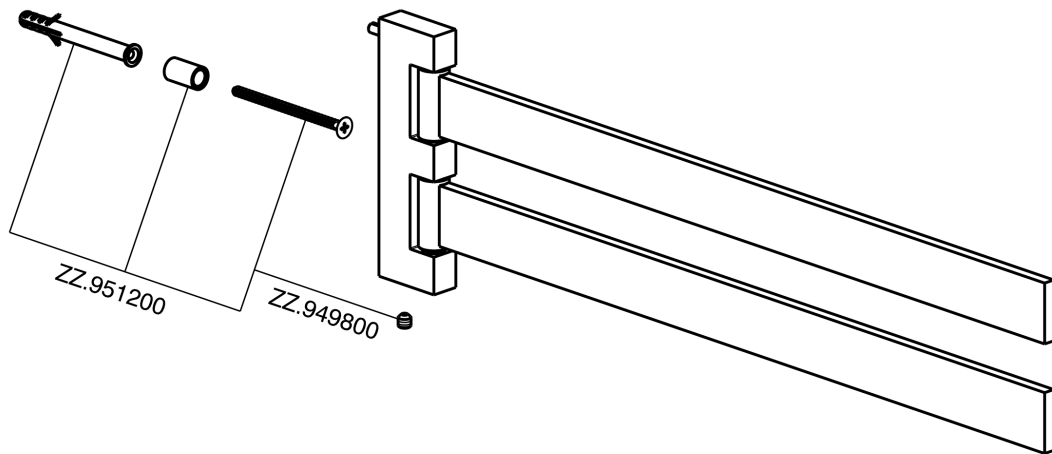

Double towel holder BATHROOM ACCESSORIES_SQ090210

SQ090210

<https://en.huberitalia.com/double-towel-holder-bathroom-accessories-sq090210>

2026-04-05