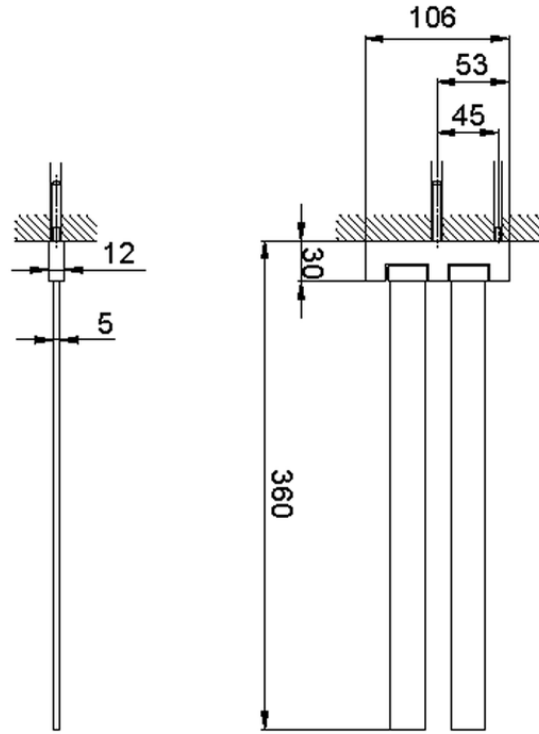

Double towel holder BATHROOM ACCESSORIES_SQ090210

SQ090210

<https://en.huberitalia.com/double-towel-holder-bathroom-accessories-sq090210>

2026-06-09