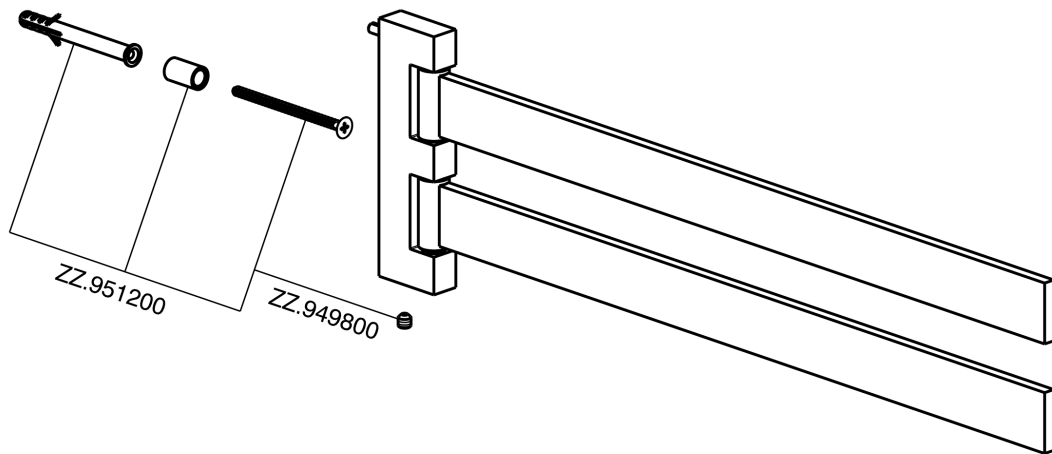

Double towel holder BATHROOM ACCESSORIES_SQ090210

SQ090210

<https://en.huberitalia.com/double-towel-holder-bathroom-accessories-sq090210>

2026-06-15