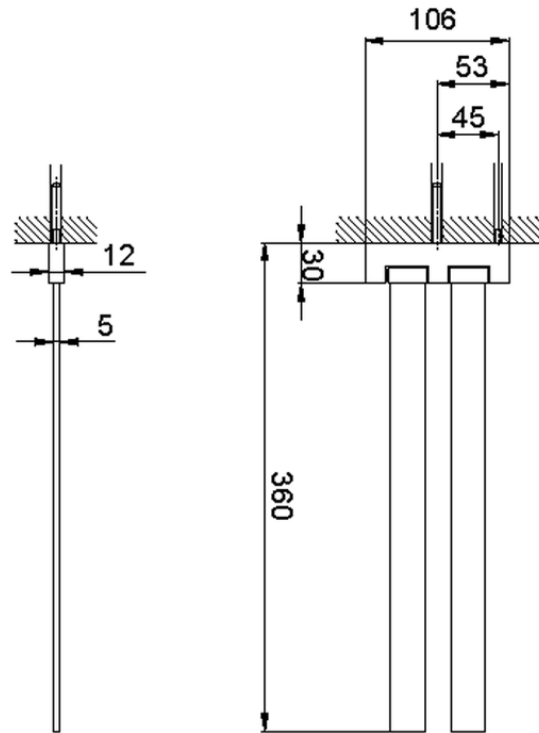

Double towel holder BATHROOM ACCESSORIES_SQ090210

SQ090210

<https://en.huberitalia.com/double-towel-holder-bathroom-accessories-sq090210>

2026-05-15