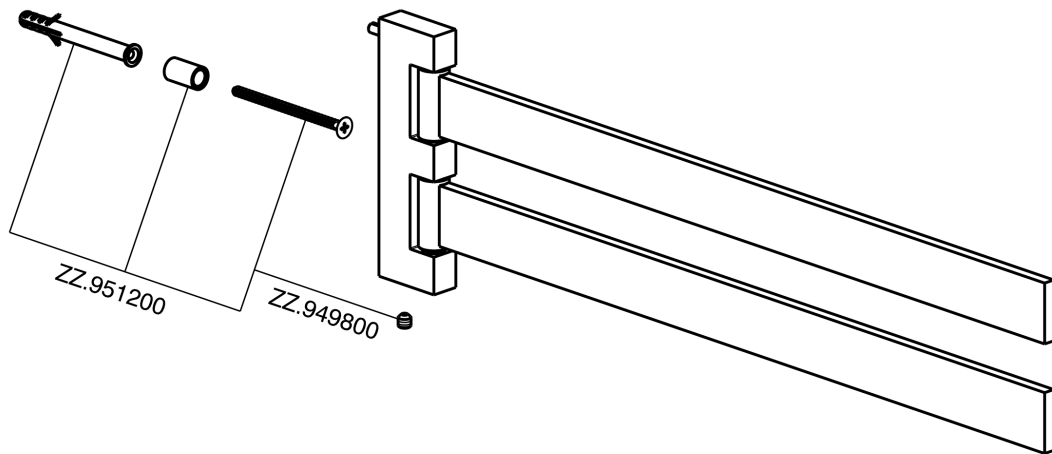

Double towel holder BATHROOM ACCESSORIES_SQ090210

SQ090210

<https://en.huberitalia.com/double-towel-holder-bathroom-accessories-sq090210>

2026-04-08