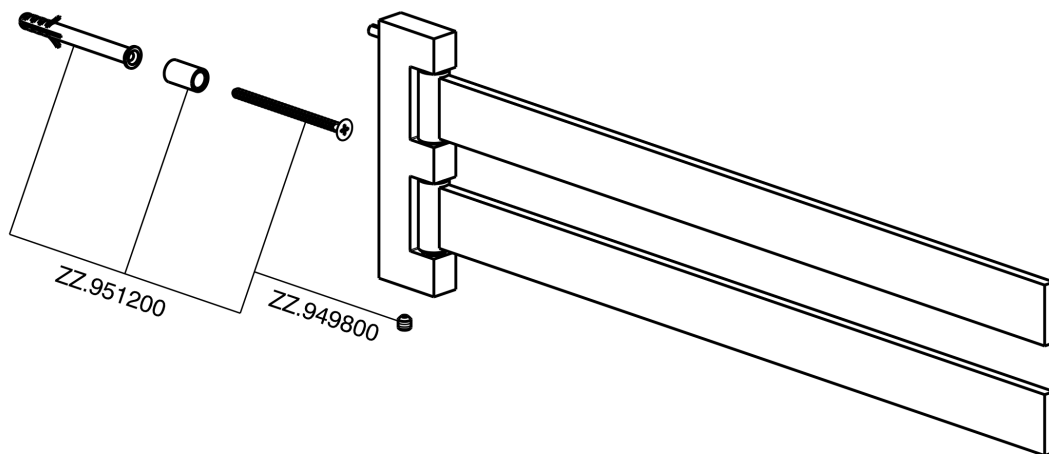

Double towel holder BATHROOM ACCESSORIES_SQ090210

SQ090210

<https://en.huberitalia.com/double-towel-holder-bathroom-accessories-sq090210>

2026-06-13