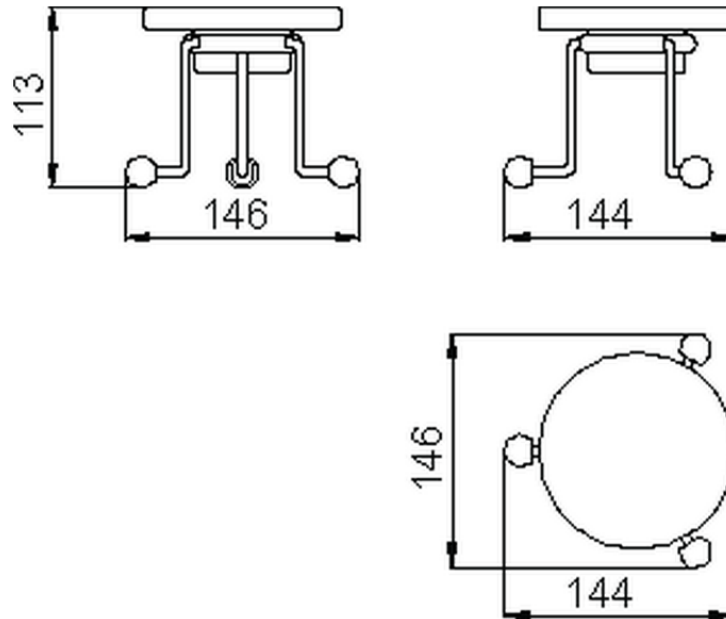

Soap-dish CROISETTE_4028.01H.

4028.01H.

<https://en.huberitalia.com/soap-dish-croisette-4028-01h>

2026-04-30