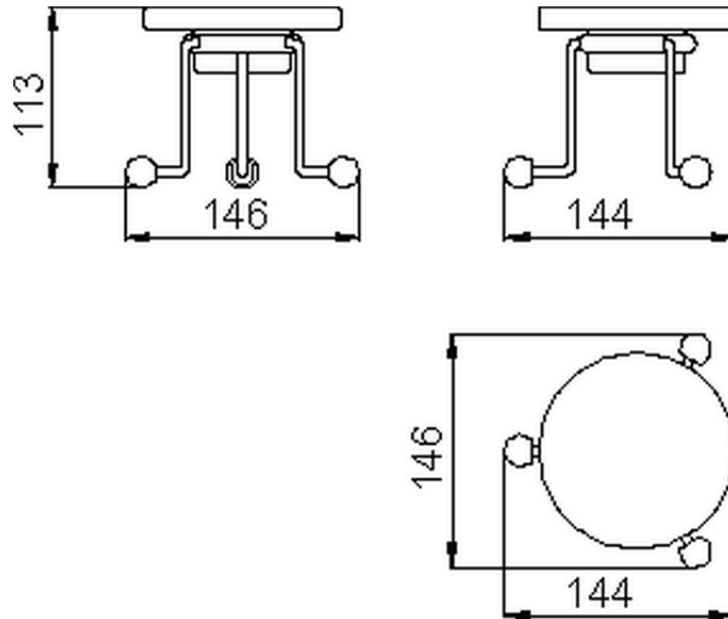

Soap-dish CROISETTE_4028.01H.

4028.01H.

<https://en.huberitalia.com/soap-dish-croisette-4028-01h>

2026-04-06