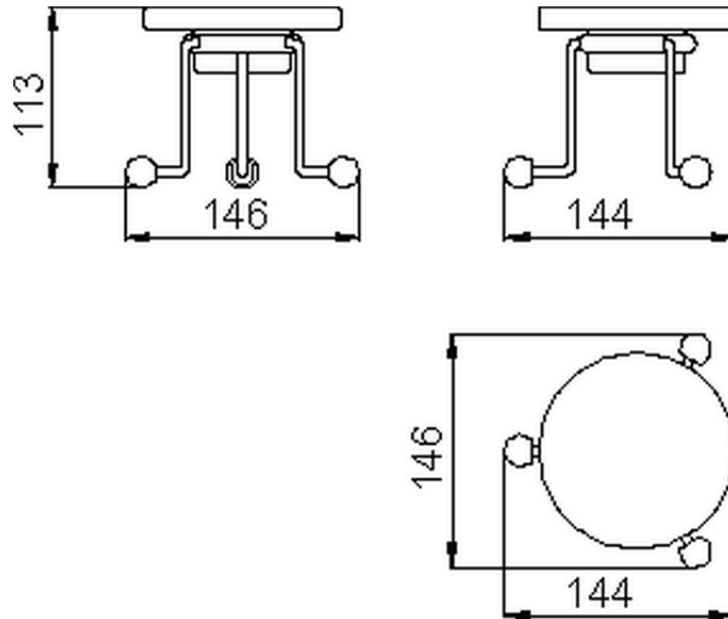

Soap-dish CROISETTE_4028.01H.

4028.01H.

<https://en.huberitalia.com/soap-dish-croisette-4028-01h>

2026-06-26