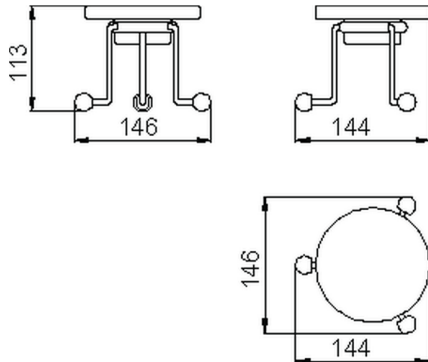

Soap-dish CROISETTE_4028.01H.

MODEL **4028.01H.**

Soap-dish, in ceramic

AVAILABLE FINISHINGS

-  **AC** AC Satin Brushed Nickel
-  **BA** BA Old Bronze
-  **CR** CR Chrome
-  **2W** 2W Brushed Gold

CHARACTERISTICS