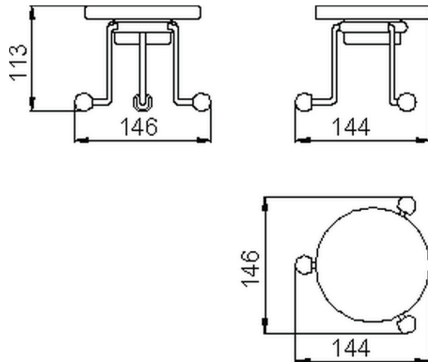

Soap-dish CROISETTE_4028.01H.

MODEL **4028.01H.**

Soap-dish, in ceramic

AVAILABLE FINISHINGS

- **AC** AC Satin Brushed Nickel
- **BA** BA Old Bronze
- **CR** CR Chrome
- **2W** 2W Brushed Gold

CHARACTERISTICS

2026-04-09