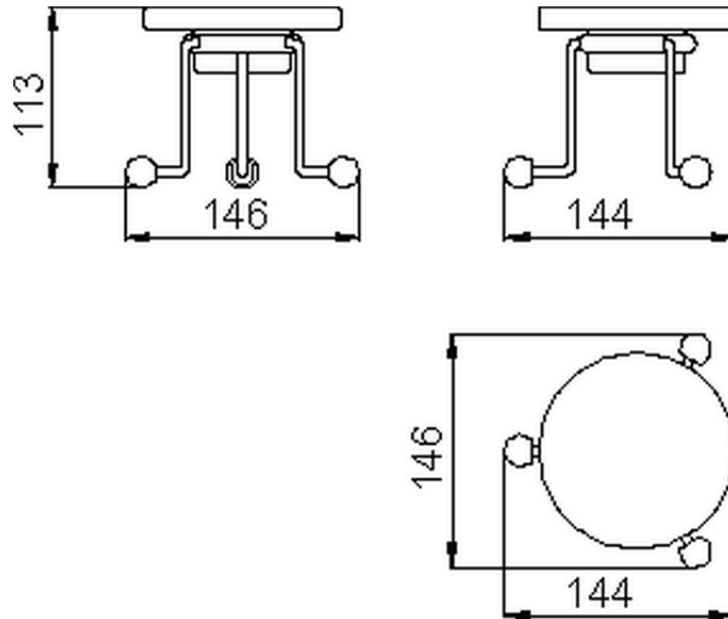

## Soap-dish CROISETTE\_4028.01H.

4028.01H.

<https://en.huberitalia.com/soap-dish-croisette-4028-01h>

2026-06-13