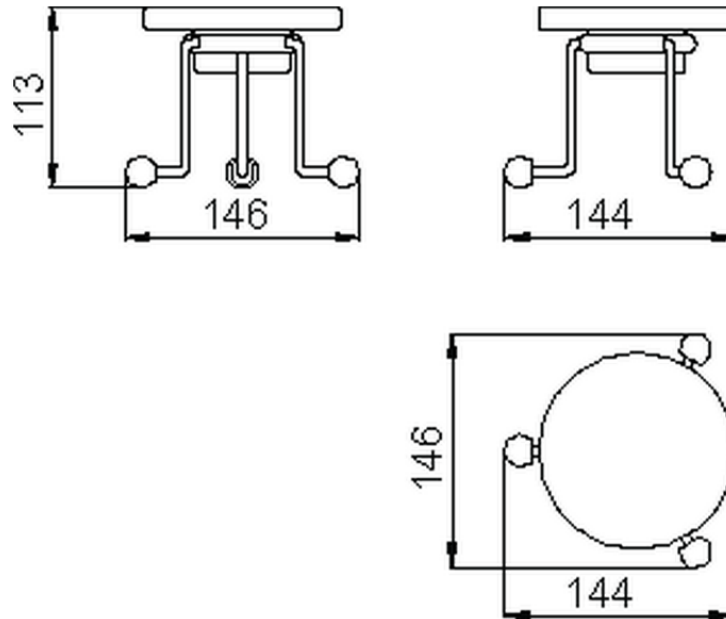

## Soap-dish CROISETTE\_4028.01H.

4028.01H.

<https://en.huberitalia.com/soap-dish-croisette-4028-01h>

2026-04-30