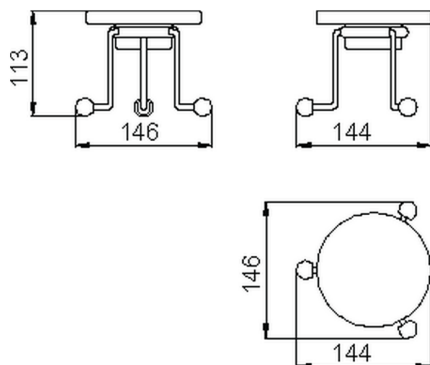

Soap-dish CROISETTE_4028.01H.

MODEL **4028.01H.**

Soap-dish, in ceramic

AVAILABLE FINISHINGS

- **AC** AC Satin Brushed Nickel
- **BA** BA Old Bronze
- **CR** CR Chrome
- **2W** 2W Brushed Gold

CHARACTERISTICS

2026-04-30