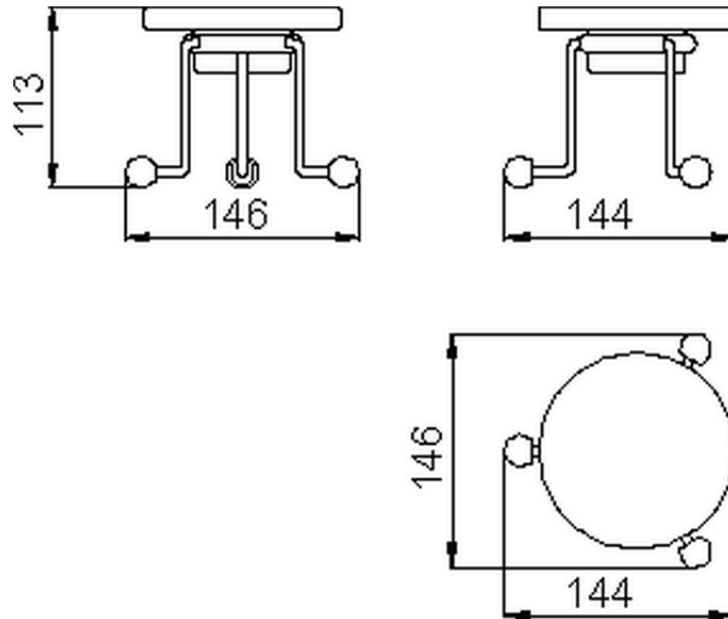

Soap-dish CROISETTE_4028.01H.

4028.01H.

<https://en.huberitalia.com/soap-dish-croisette-4028-01h>

2026-06-13