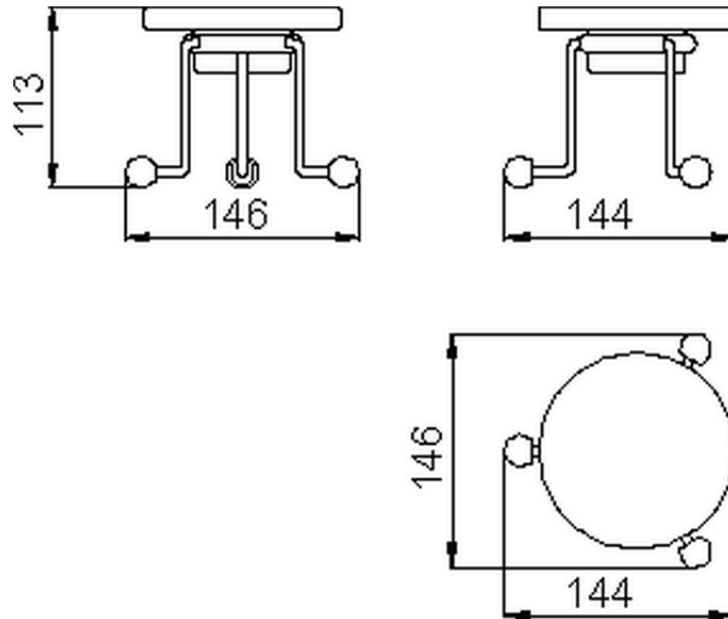

Soap-dish CROISETTE_4028.01H.

4028.01H.

<https://en.huberitalia.com/soap-dish-croisette-4028-01h>

2026-04-07