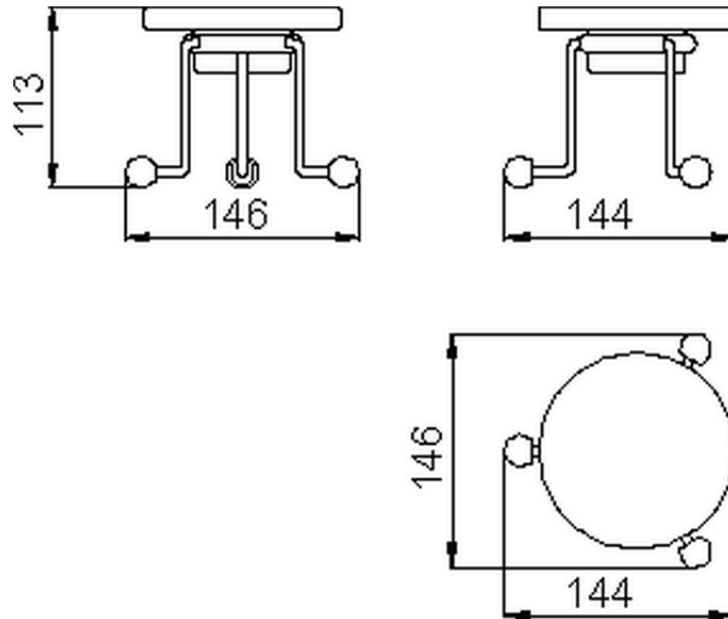

## Soap-dish CROISETTE\_4028.01H.

4028.01H.

<https://en.huberitalia.com/soap-dish-croisette-4028-01h>

2026-04-08