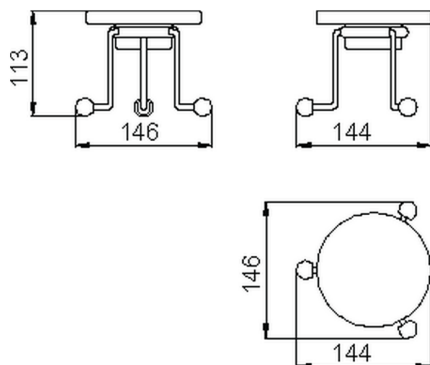

Soap-dish CROISSETTE_4028.01H.

MODEL **4028.01H.**

Soap-dish, in ceramic

AVAILABLE FINISHINGS

-  **AC** AC Satin Brushed Nickel
-  **BA** BA Old Bronze
-  **CR** CR Chrome
-  **2W** 2W Brushed Gold

CHARACTERISTICS