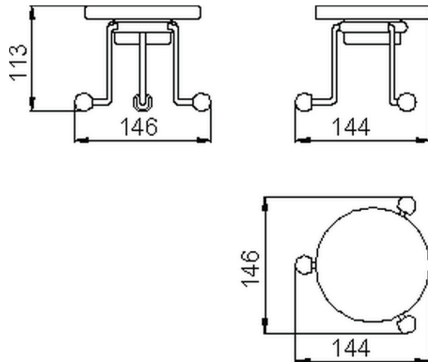

Soap-dish CROISSETTE_4028.01H.

MODEL **4028.01H.**

Soap-dish, in ceramic

AVAILABLE FINISHINGS

- **AC** AC Satin Brushed Nickel
- **BA** BA Old Bronze
- **CR** CR Chrome
- **2W** 2W Brushed Gold

CHARACTERISTICS

2026-06-26