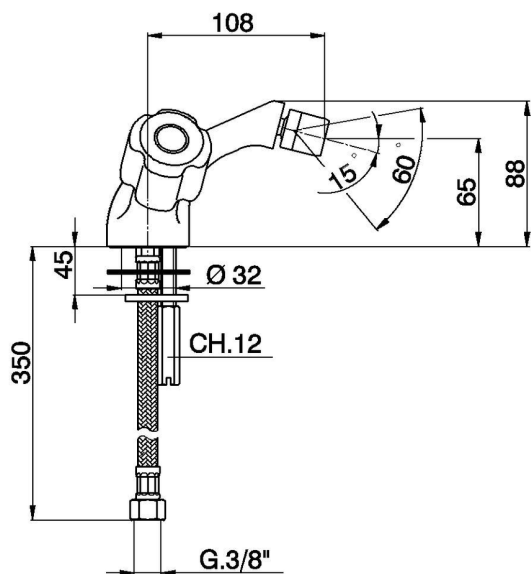

Bidet mixer EVA_EV000560

MODEL **EV000560**

Bidet mixer, without automatic pop-up waste, G.3/8" stainless steel flexible hose, without handles

AVAILABLE FINISHINGS

CHARACTERISTICS

2024-12-18