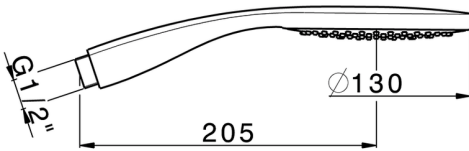

Emotion handshower SHOWER_SS014330

MODEL **SS014330**

Emotion handshower,ABS one spray D.130 mm

AVAILABLE FINISHINGS

CHARACTERISTICS

2024-11-21