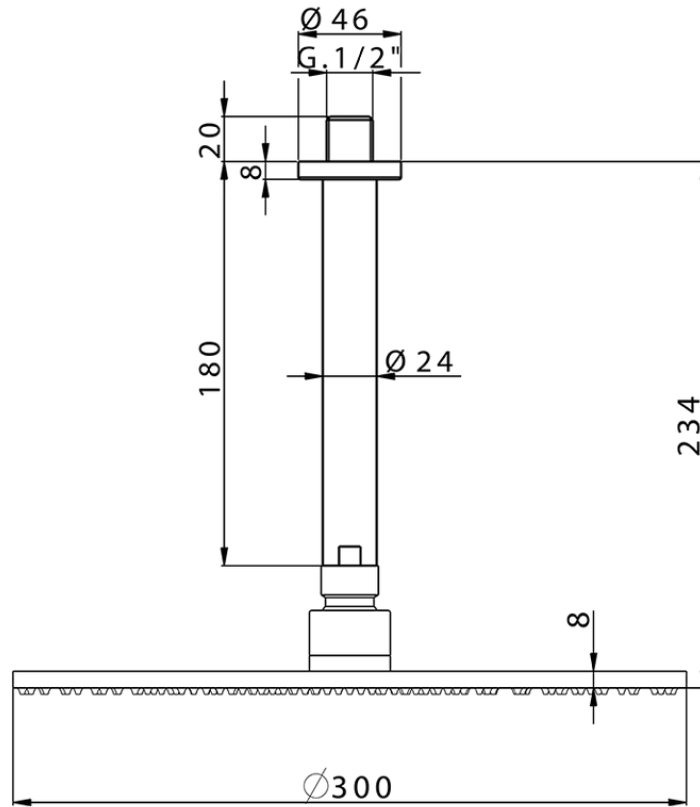

Shower arm with showerhead SHOWER_SS013700

SS013700

<https://en.huberitalia.com/shower-arm-with-showerhead-shower-ss013700>

2024-12-18