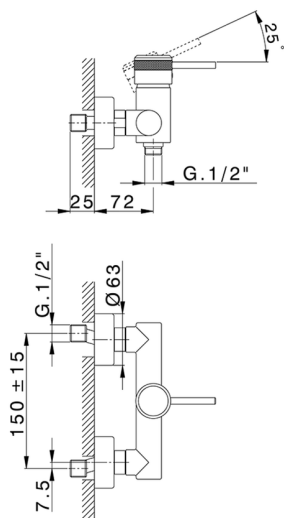

Single lever shower mixer CHRONOS_CR000440

MODEL **CR000440**

Single lever shower mixer, without shower set, 1/2" M flexible connection

AVAILABLE FINISHINGS

-  **21** 21 Chrome
-  **2F** 2F Brushed Nickel
-  **2Q** 2Q Black Titanium

CHARACTERISTICS

Cartridge Spare Parts **ZZ95409000**

35 mm Cartridge

2024-12-22