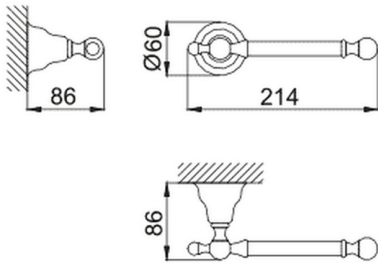

Toilet paper holder CROISETTE_4034.01H.

MODEL **4034.01H.**

Toilet paper holder

AVAILABLE FINISHINGS

-  **AC** AC Satin Brushed Nickel
-  **BA** BA Old Bronze
-  **CR** CR Chrome
-  **2W** 2W Brushed Gold