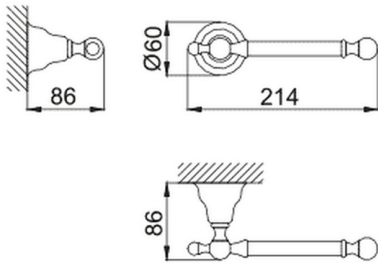

Toilet paper holder CROISETTE_4034.01H.

MODEL **4034.01H.**

Toilet paper holder

AVAILABLE FINISHINGS

- **AC** AC Satin Brushed Nickel
- **BA** BA Old Bronze
- **CR** CR Chrome
- **2W** 2W Brushed Gold

CHARACTERISTICS

2024-11-15