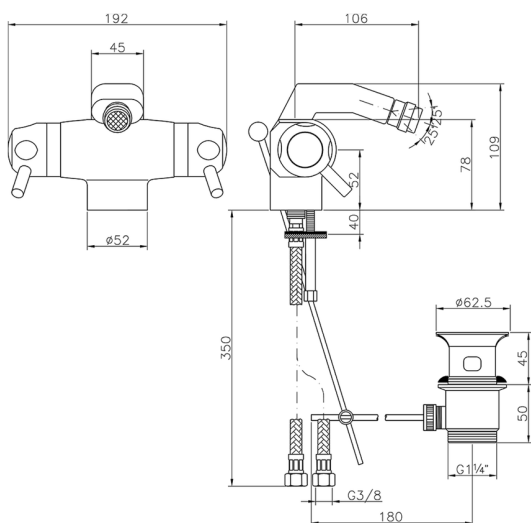

## Thermostatic bidet mixer THERMO\_CPT55010

MODEL **CPT55010**

Thermostatic bidet mixer, with 1"1/4 pop-up waste, G.3/8" stainless steel flexible hose

AVAILABLE FINISHINGS

**21** 21 Chrome

CHARACTERISTICS

Cartridge Spare Parts **24.02AB.PL**

**12x32 Plus Thermostatic Valve**