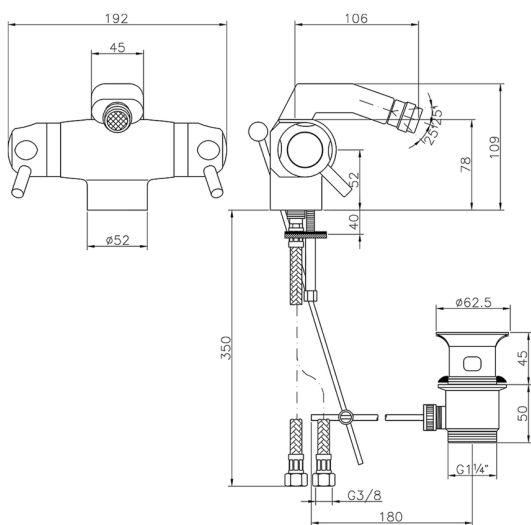

Thermostatic bidet mixer THERMO_CPT55010

MODEL **CPT55010**

Thermostatic bidet mixer, with 1"1/4 pop-up waste, G.3/8" stainless steel flexible hose

AVAILABLE FINISHINGS

CHARACTERISTICS

Cartridge Spare Parts **24.02AB.PL**

12x32 Plus Thermostatic Valve

Thermostatic

The Huber thermostatic is your personal water manager, helping you to handle, control and save water and energy.

2026-06-06