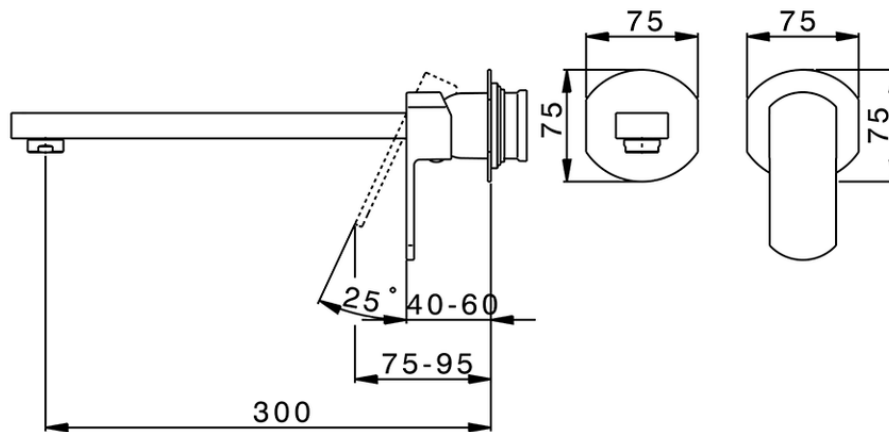

Exposed part for single lever washbasin valve DADO_DD005513

DD005513

<https://en.huberitalia.com/exposed-part-for-single-lever-washbasin-valve-dado-dd005513>

Piastra/Plate/Plaque/Platte/Placa

2-3mm: XX 56-76

10mm: XX 48-68