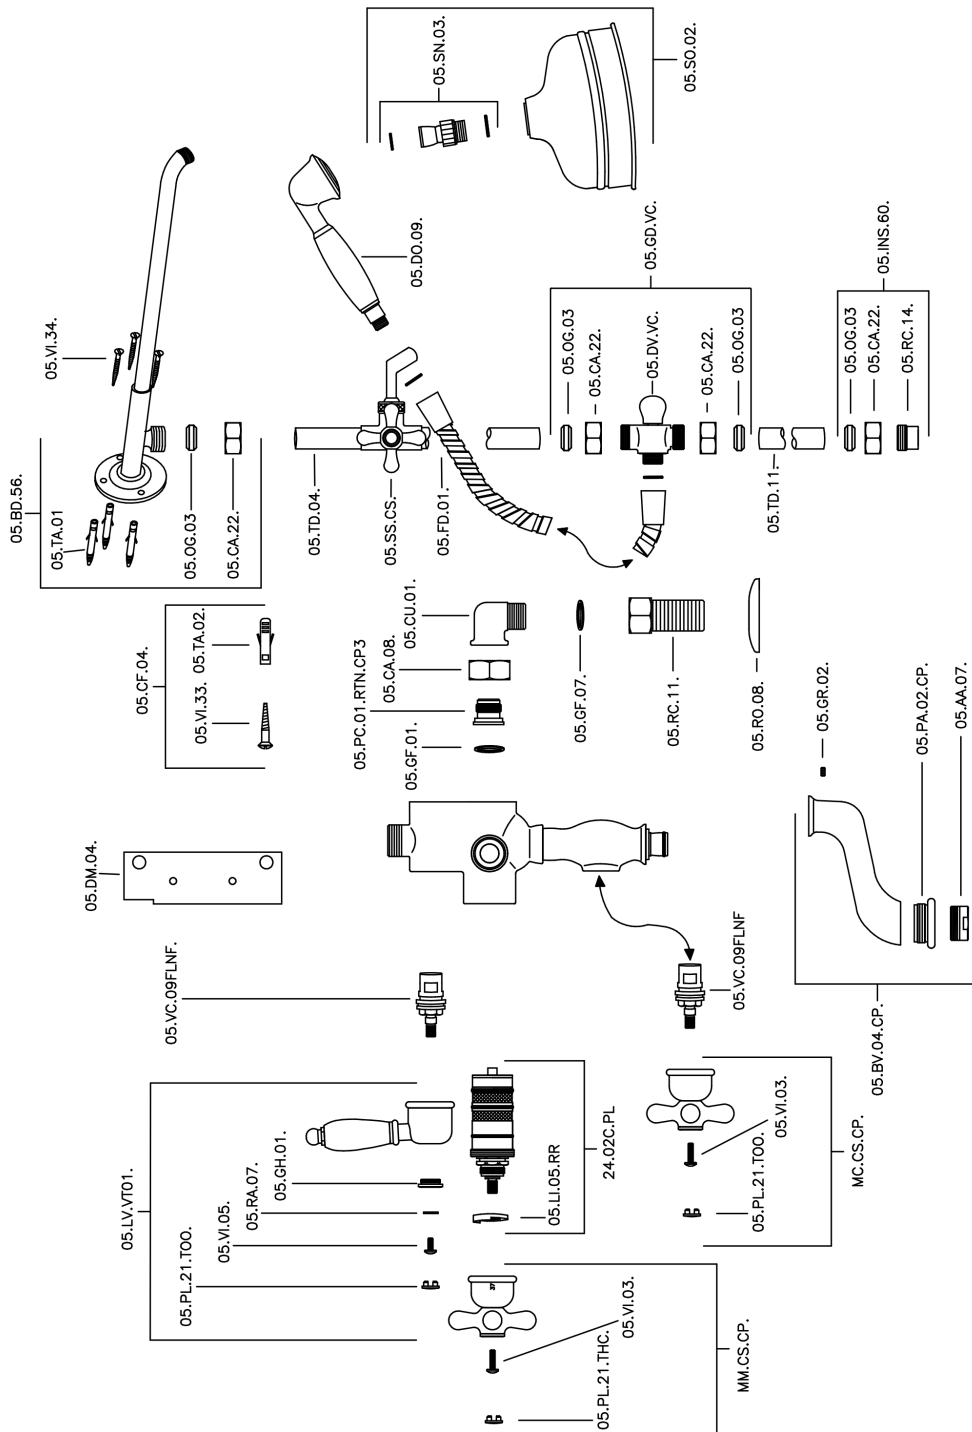

3-function Thermostatic shower set CROISSETTE_592.CS21H.

MODEL **592.CS21H.**

3-function Thermostatic shower set, 2-outlet diverter, not Adjustable Shower Column, 2 Stopvalves, sliding handshower bracket, classic D.53 mm Brass one spray handshower, 200 mm Brass round headshower, 150 cm Brass flexible hose

AVAILABLE FINISHINGS

-  **AG** AG Antique Gold
-  **BA** BA Old Bronze
-  **CR** CR Chrome
-  **2W** 2W Brushed Gold

CHARACTERISTICS

Cartridge Spare Parts **24.04A.PP**

8x20 Plus P Thermostatic Valve

Thermostatic

The Huber thermostatic is your personal water manager, helping you to handle, control and save water and energy.

3-function Thermostatic shower set CROISSETTE_592.CS21H.

592.CS21H.

<https://en.huberitalia.com/3-function-thermostatic-shower-set-croisette-592-cs21h>