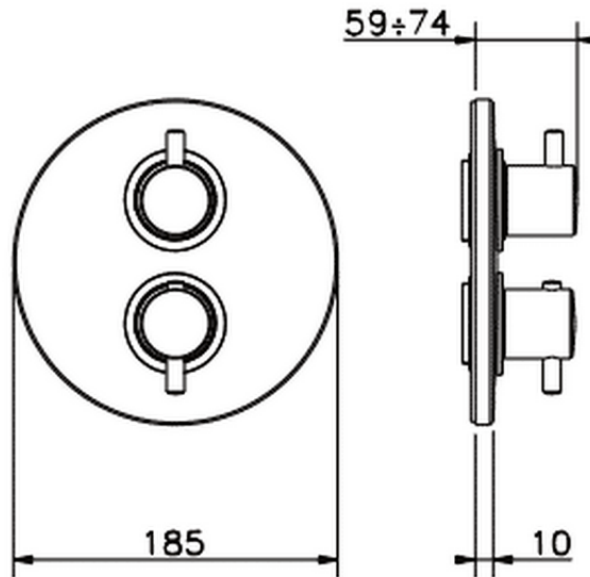

Exposed part for con.thermo.shower valve, 2-outlet THERMO_TV018100

TV018100

<https://en.huberitalia.com/exposed-part-for-con-thermo-shower-valve-2-outlet-thermo-tv018100>

Piastra/Plate/Plaque/Platte/Placa

2-3mm: XX 25-40 YY 76-91

10 mm: XX 16-31 YY 65-80

ZB018101

<https://en.huberitalia.com/2-outlet-concealed-thermostatic-shower-valve-concealed-zb018101>

2024-12-22