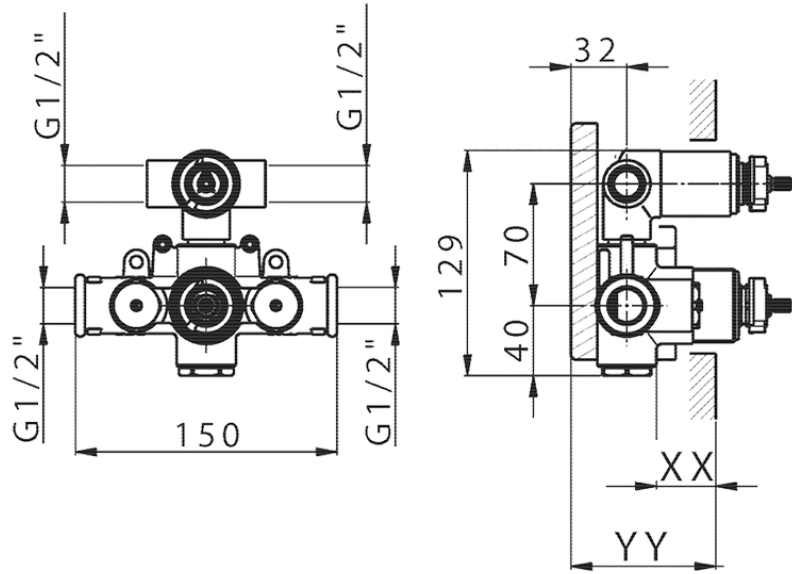

Exposed part for con.thermo.shower valve, 2-outlet THERMO_TV018100

TV018100

<https://en.huberitalia.com/exposed-part-for-con-thermo-shower-valve-2-outlet-thermo-tv018100>

Piastra/Plate/Plaque/Platte/Placa

2-3mm: XX 25-40 YY 76-91

10 mm: XX 16-31 YY 65-80

ZB018101

<https://en.huberitalia.com/2-outlet-concealed-thermostatic-shower-valve-concealed-zb018101>

2024-12-22