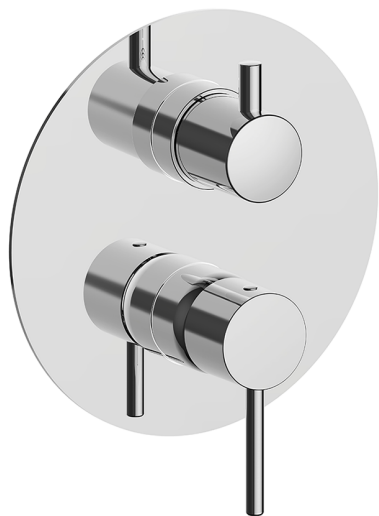

Exposed part for Single Lever One Box Valve ONE BOX_K20BM030

MODEL

K20BM030

Exposed part for Single Lever One Box Valve, with 2-3 outlet diverter, Minimum depth of installation: 67 mm, without concealed part, for items ZB00B030-ZB00B031

AVAILABLE FINISHINGS

-  **21** 21 Chrome
-  **26** 26 Old Copper
-  **2F** 2F Brushed Nickel
-  **2W** 2W Brushed Gold
-  **40** 40 Matt Black
-  **4Q** 4Q Matt White

CHARACTERISTICS

Cartridge Spare Parts **ZZ97179000**

35 mm Cartridge

Installation **Concealed**

Required concealed parts **ZB00B031**

ZB00B030

One Box Universal Concealed Part ONE BOX_ZB00B031

MODEL **ZB00B031**

One Box Universal Concealed Part, for 1 or 2 or 3 outlet thermostatic or single lever, without trim kit, with noise reducers, with sealing gasket

One Box Universal Concealed Part ONE BOX_ZB00B030

MODEL **ZB00B030**

One Box Universal Concealed Part, for 1 or 2 or 3 outlet thermostatic or single lever, without trim kit, without noise reducers, with sealing gasket