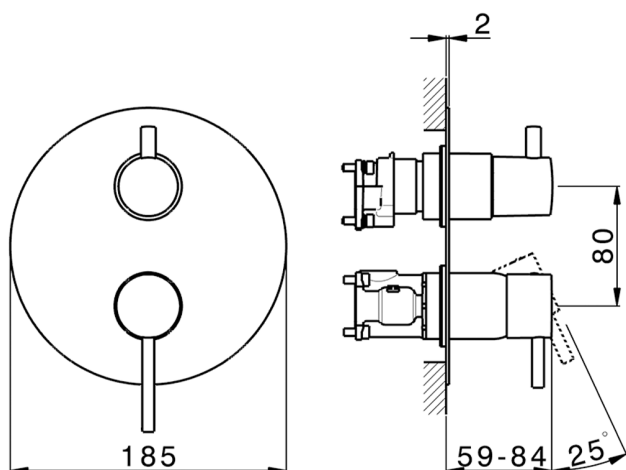

Exposed part for Single Lever One Box Valve ONE BOX_K20BM030

MODEL

K20BM030

Exposed part for Single Lever One Box Valve, with 2-3 outlet diverter, Minimum depth of installation: 67 mm, without concealed part, for items ZB00B030-ZB00B031

35 mm Cartridge

Installation **Concealed**

Required concealed parts **ZB00B031**

ZB00B030

One Box Universal Concealed Part ONE BOX_ZB00B031

MODEL **ZB00B031**

One Box Universal Concealed Part, for 1 or 2 or 3 outlet thermostatic or single lever, without trim kit, with noise reducers, with sealing gasket