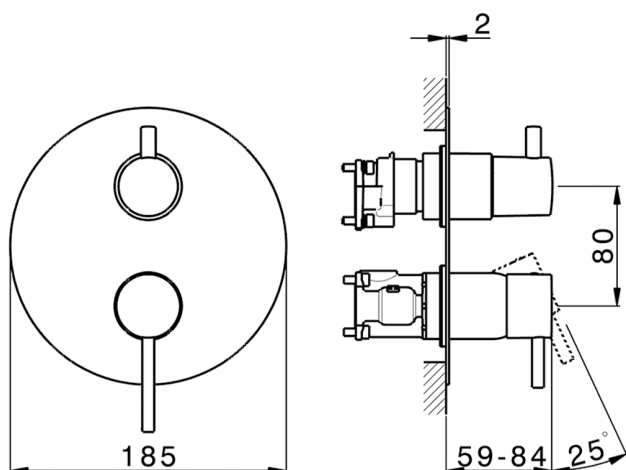

## Exposed part for Single Lever One Box Valve ONE BOX\_K20BM030

MODEL **K20BM030**

Exposed part for Single Lever One Box Valve, with 2-3 outlet diverter, Minimum depth of installation: 67 mm, without concealed part, for items ZB00B030-ZB00B031

### CHARACTERISTICS

Cartridge Spare Parts **ZZ97179000**

**35 mm Cartridge**

Installation **Concealed**

Required concealed parts **ZB00B031**

**ZB00B030**