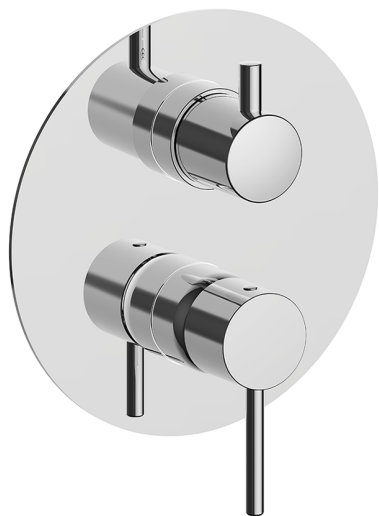

## Exposed part for Single Lever One Box Valve ONE BOX\_K20BM030

MODEL **K20BM030**

Exposed part for Single Lever One Box Valve, with 2-3 outlet diverter, Minimum depth of installation: 67 mm, without concealed part, for items ZB00B030-ZB00B031

### CHARACTERISTICS

Cartridge Spare Parts **ZZ97179000**

**35 mm Cartridge**

Installation **Concealed**

Required concealed parts **ZB00B031**

**ZB00B030**

## One Box Universal Concealed Part ONE BOX\_ZB00B031

MODEL **ZB00B031**

One Box Universal Concealed Part, for 1 or 2 or 3 outlet thermostatic or single lever, without trim kit, with noise reducers, with sealing gasket