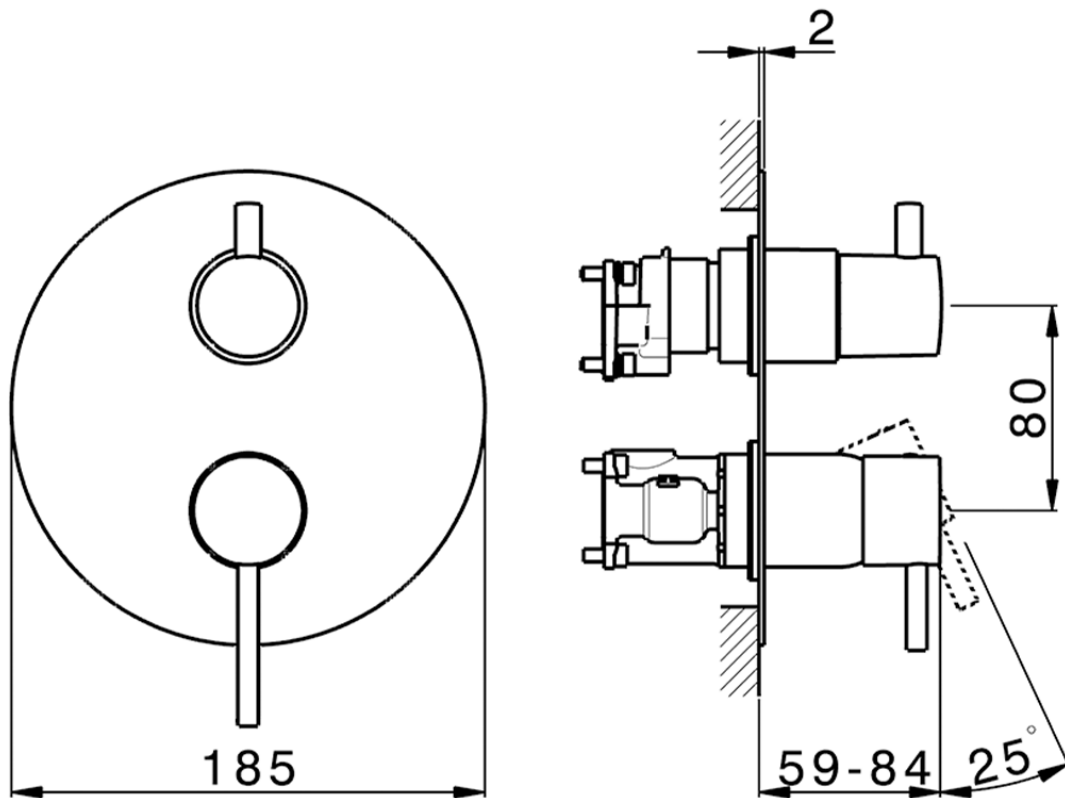

## Exposed part for Single Lever One Box Valve ONE BOX\_K20BM030

K20BM030

<https://en.huberitalia.com/exposed-part-for-single-lever-one-box-valve-one-box-k20bm030>

ZB00B031

<https://en.huberitalia.com/one-box-universal-concealed-part-one-box-zb00b031>