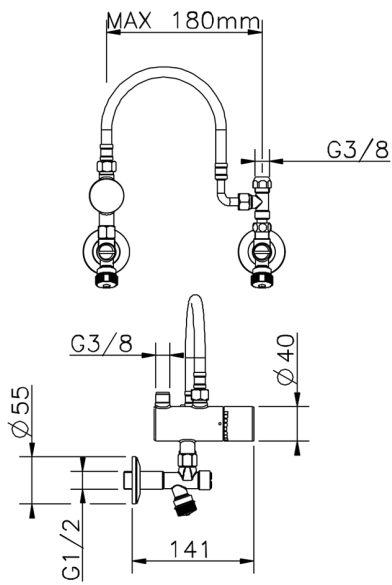

Temperature limiter COMMUNITY_TYT83011

MODEL **TYT83011**

Temperature limiter, with installation kit

AVAILABLE FINISHINGS

CHARACTERISTICS

2024-11-15