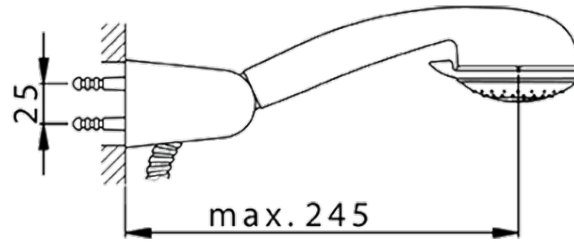

Single lever bath mixer, with full equipment NORMA_NM000093

NM000093

<https://en.huberitalia.com/single-lever-bath-mixer-with-full-equipment-norma-nm000093>

2025-01-05