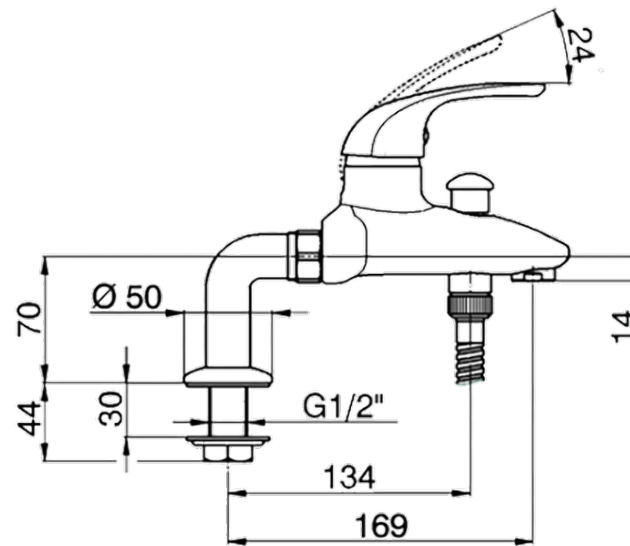

Single lever bath mixer, with full equipment NORMA_NM000093

NM000093

<https://en.huberitalia.com/single-lever-bath-mixer-with-full-equipment-norma-nm000093>

2025-01-05