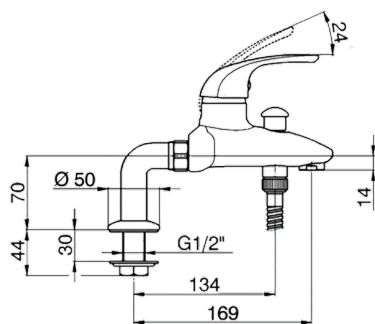

Single lever bath mixer, with full equipment NORMA_NM000093

MODEL **NM000093**

Single lever bath mixer, with full equipment, wall mounted adjustable handshower bracket, Teti ABS 3 sprays handshower, Brass 150 cm flexible hose

AVAILABLE FINISHINGS

CHARACTERISTICS

Cartridge Spare Parts **ZZ94034000**

35 mm Cartridge

2025-01-05