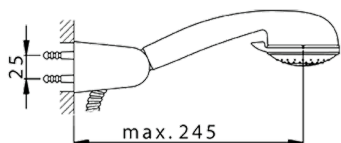

Single lever bath mixer, with full equipment NORMA_NM000093

MODEL **NM000093**

Single lever bath mixer, with full equipment, wall mounted adjustable handshower bracket, Teti ABS 3 sprays handshower, Brass 150 cm flexible hose

AVAILABLE FINISHINGS

CHARACTERISTICS

Cartridge Spare Parts **ZZ94034000**

35 mm Cartridge

2025-01-05