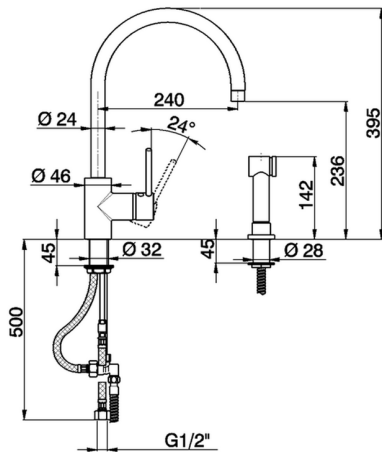

Single lever sink mixer with pull out handspray KITCHEN_LL404570

MODEL **LL404570**

Single lever sink mixer with pull out handspray, swivel spout, 150 cm Brass flexible hose

AVAILABLE FINISHINGS

CHARACTERISTICS

Cartridge Spare Parts **ZZ93196000**

38 mm Cartridge

2024-11-23