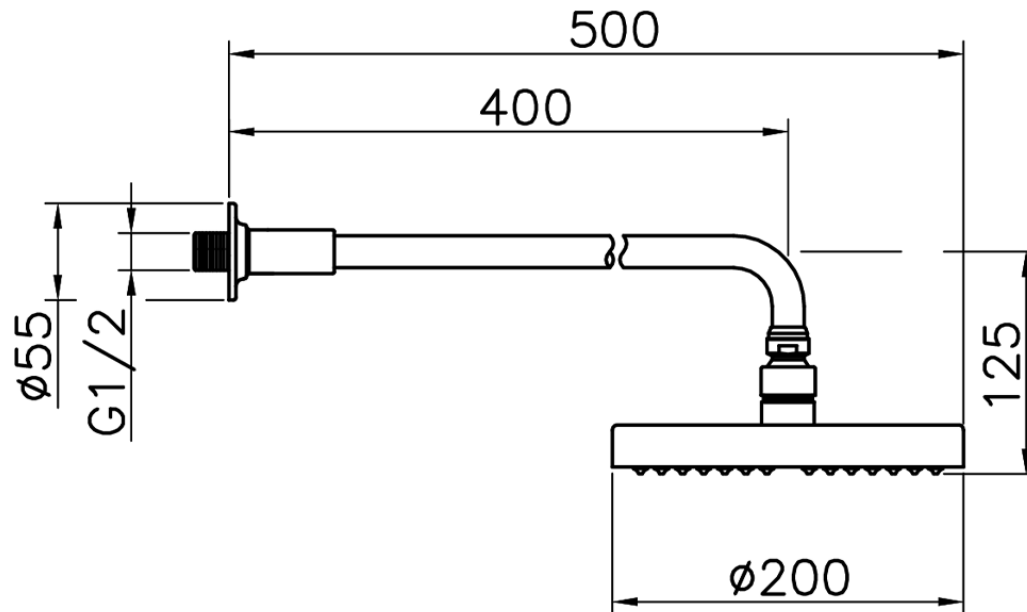

## Shower arm with Suite showerhead SHOWER\_614.07H.

614.07H.

<https://en.huberitalia.com/shower-arm-with-suite-showerhead-shower-614-07h>

2024-12-18