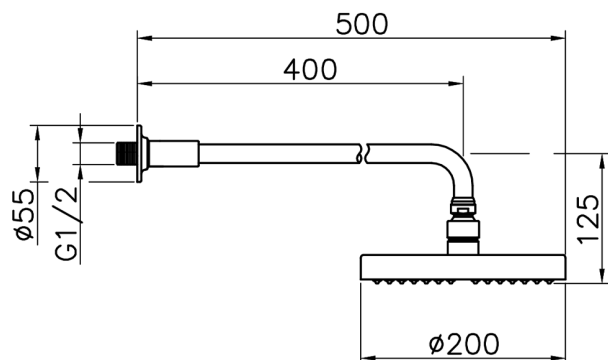

## Shower arm with Suite showerhead SHOWER\_614.07H.

MODEL **614.07H.**

Shower arm with showerhead, 200 mm ABS round showerhead 11,5 mm thick, 400 mm Shower Arm

AVAILABLE FINISHINGS

CHARACTERISTICS

2024-12-18