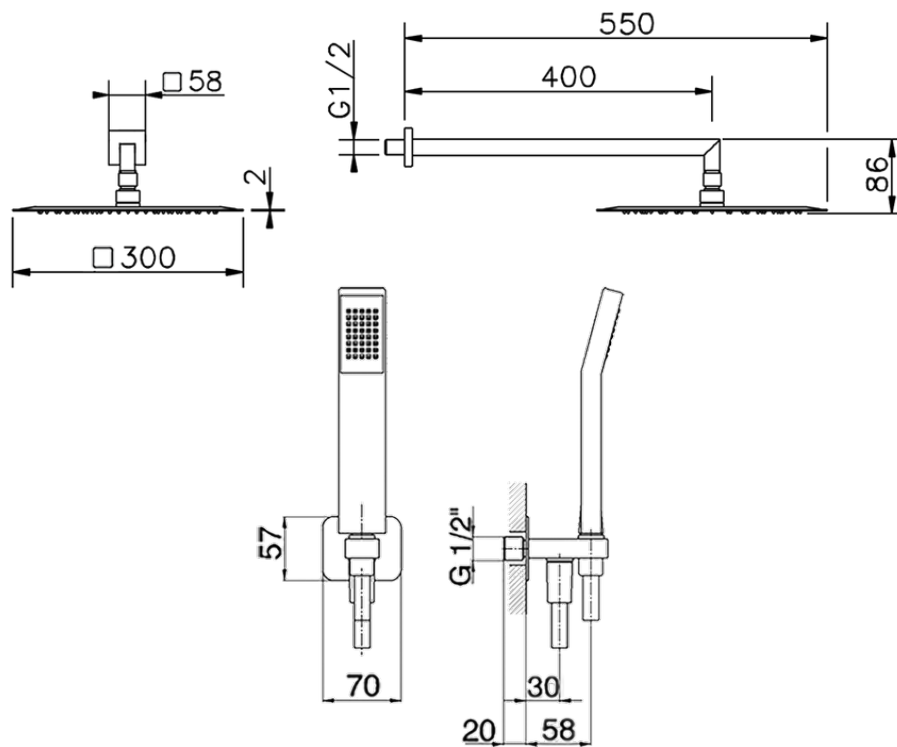

Arm and Shower Set with wall elbow integrated SHOWER_SS0K0060

SS0K0060

<https://en.huberitalia.com/arm-and-shower-set-with-wall-elbow-integrated-shower-ss0k0060>

2026-04-06