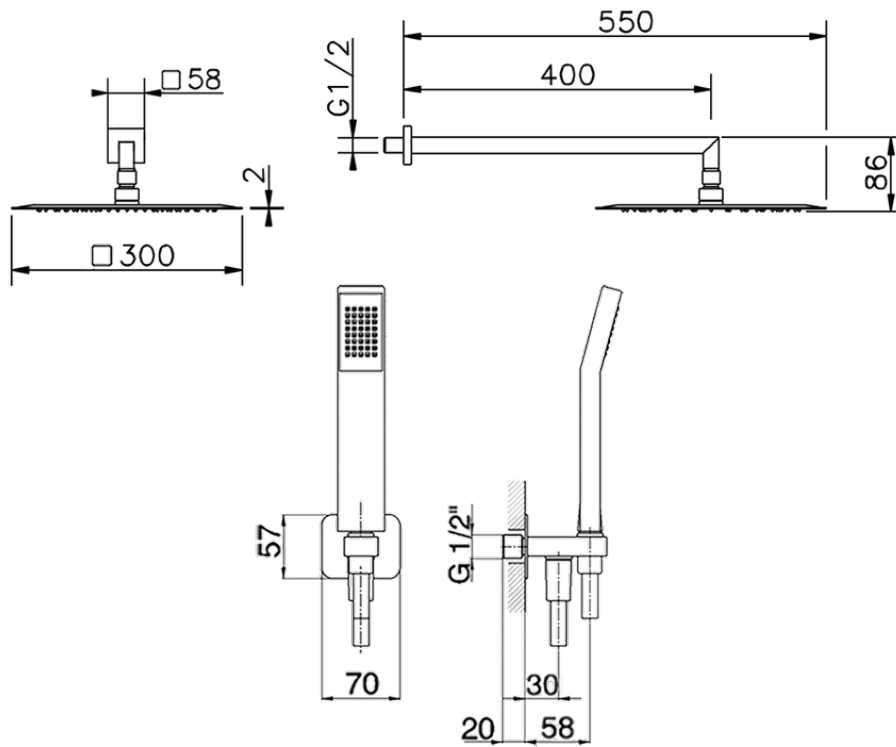

Arm and Shower Set with wall elbow integrated SHOWER_SS0K0060

SS0K0060

<https://en.huberitalia.com/arm-and-shower-set-with-wall-elbow-integrated-shower-ss0k0060>

2026-06-13