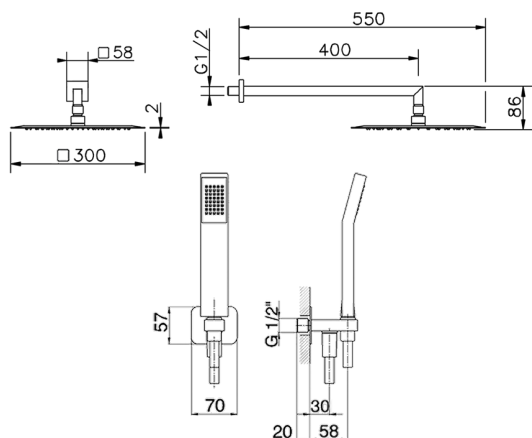

Arm and Shower Set with wall elbow integrated SHOWER_SS0K0060

MODEL **SS0K0060**

Arm and Shower Set with wall elbow integrated, 400 mm shower arm, 300x300 mm INOX square showerhead 2 mm thick, 42x18 mm ABS Quad one spray handshower, 1/2" wall elbow, 150 cm smooth SILVERFLEX Flexible Hose

AVAILABLE FINISHINGS

CHARACTERISTICS

2026-04-06