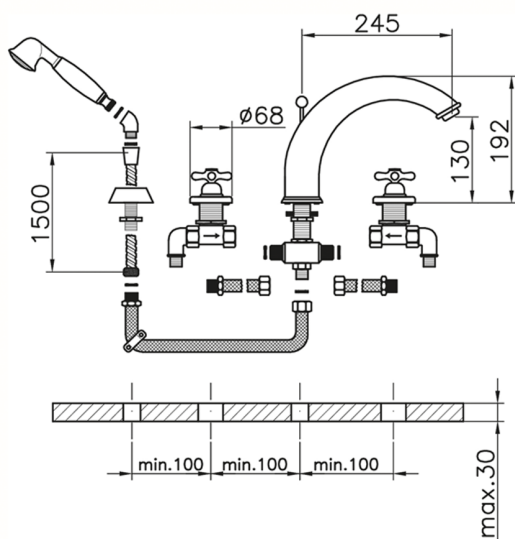

Deck-mounted 4-hole bath mixer CROISSETTE_CS000260

MODEL **CS000260**

Deck-mounted 4-hole bath mixer, 2-outlet diverter, classic D.53 mm Brass one spray handshower, 150 cm. Pull-out flexible hose

AVAILABLE FINISHINGS

-  **21** 21 Chrome
-  **27** 27 Old Bronze
-  **2G** 2G Antique Gold
-  **2W** 2W Brushed Gold

CHARACTERISTICS

2026-06-13