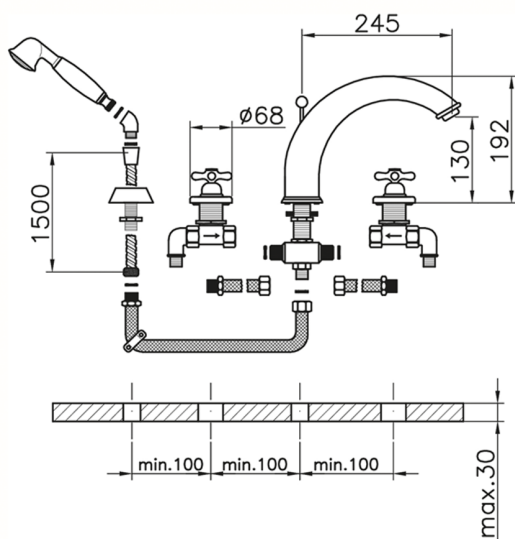

CHARACTERISTICS

2026-04-06