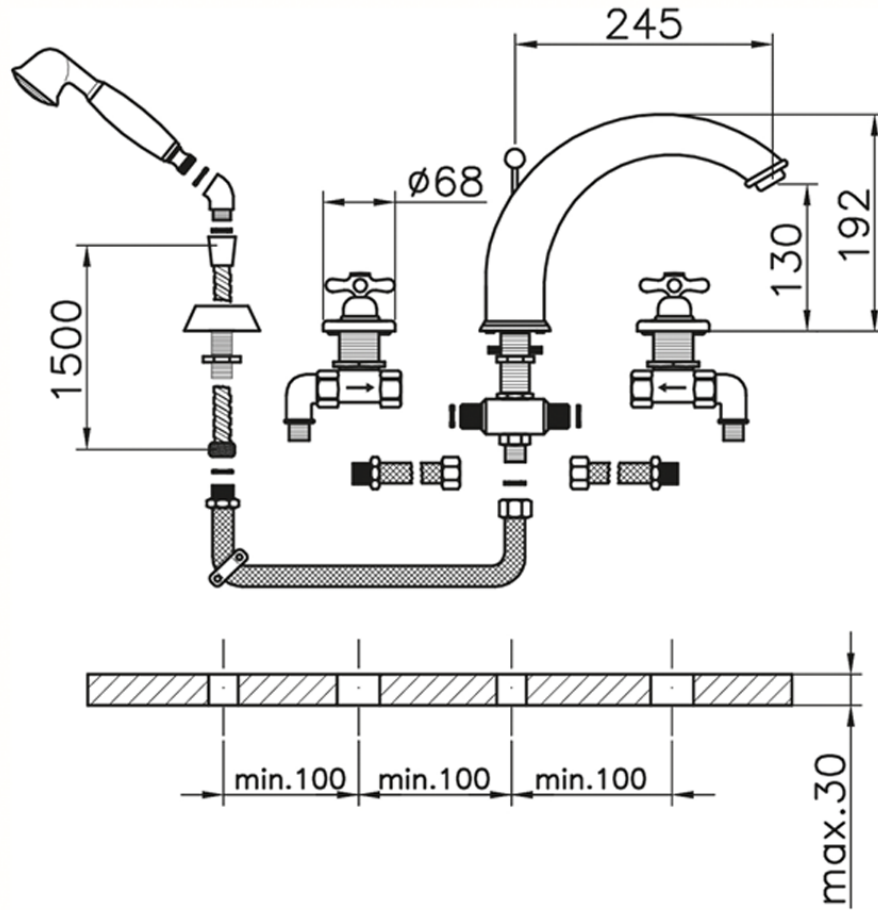

Deck-mounted 4-hole bath mixer CROISETTE_CS000260

CS000260

<https://en.huberitalia.com/deck-mounted-4-hole-bath-mixer-croisette-cs000260>

2026-05-15