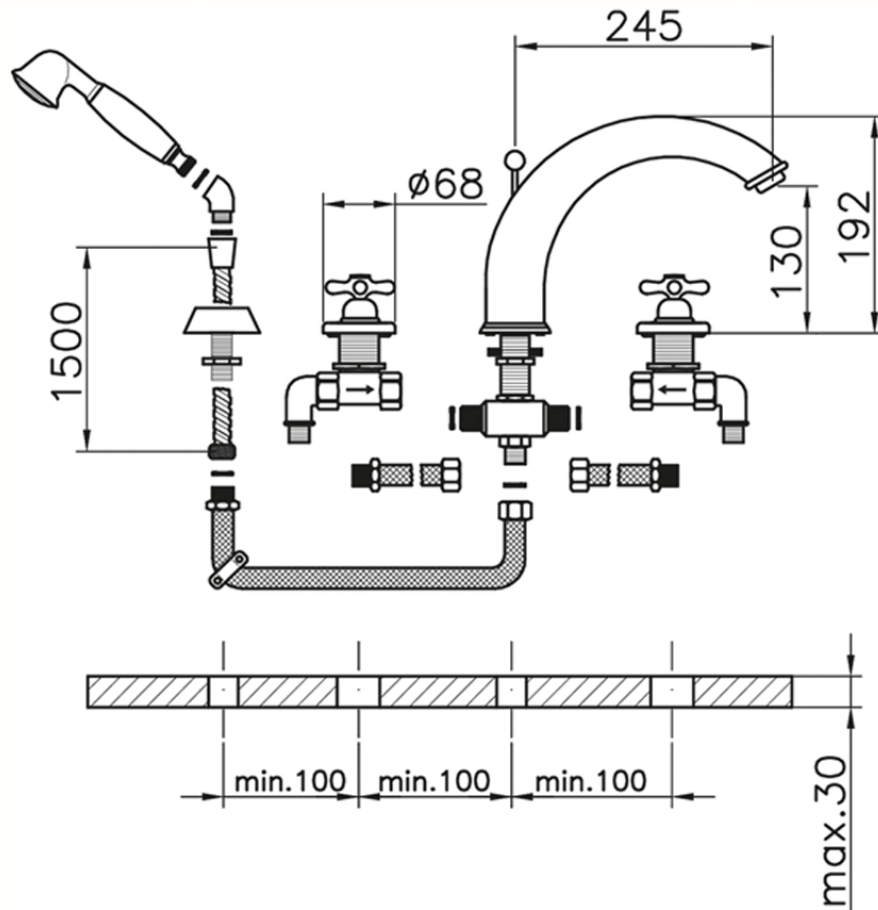

Deck-mounted 4-hole bath mixer CROISETTE\_CS000260

CS000260

<https://en.huberitalia.com/deck-mounted-4-hole-bath-mixer-croisette-cs000260>

2026-06-13