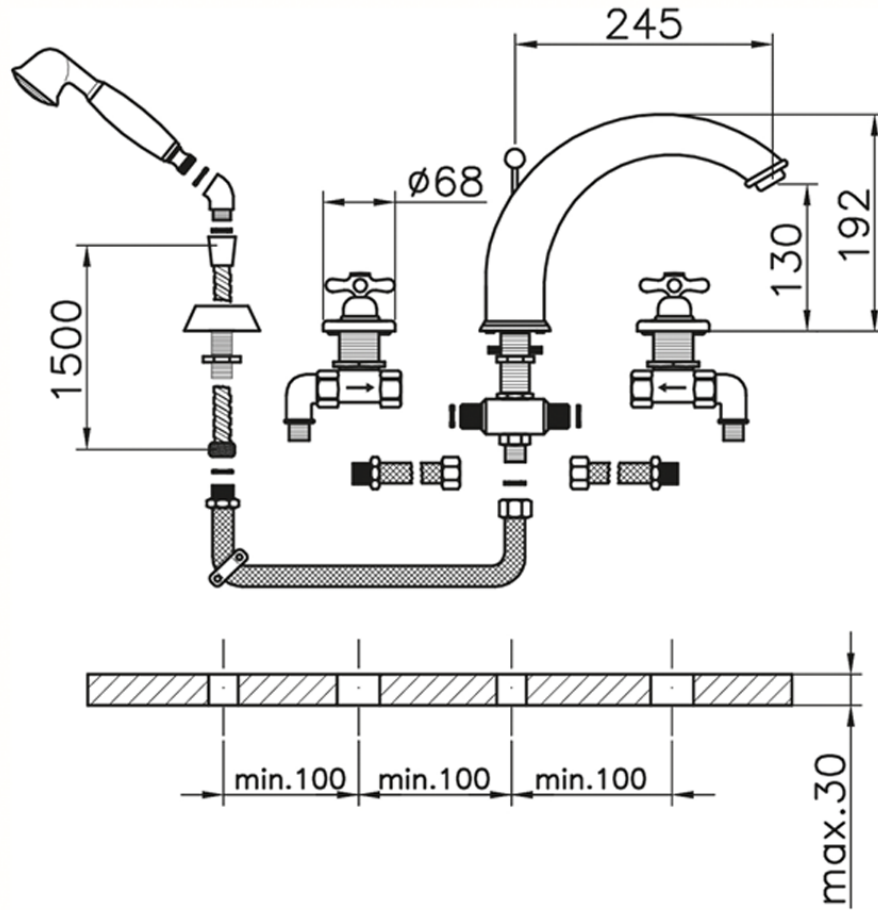

Deck-mounted 4-hole bath mixer CROISETTE\_CS000260

CS000260

<https://en.huberitalia.com/deck-mounted-4-hole-bath-mixer-croisette-cs000260>

2026-06-09