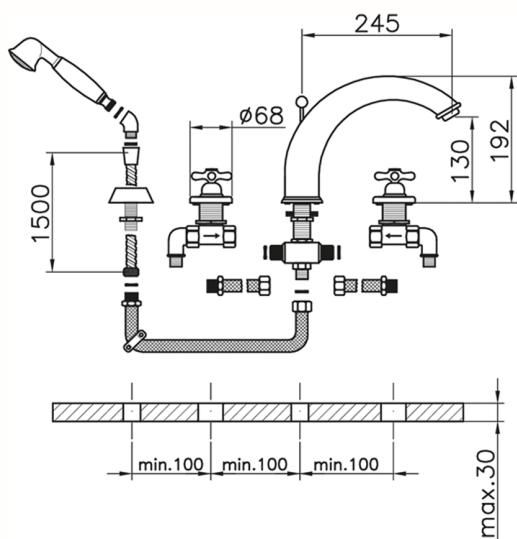

Deck-mounted 4-hole bath mixer CROISSETTE_CS000260

MODEL **CS000260**

Deck-mounted 4-hole bath mixer, 2-outlet diverter, classic D.53 mm Brass one spray handshower, 150 cm. Pull-out flexible hose

AVAILABLE FINISHINGS

-  **21** 21 Chrome
-  **27** 27 Old Bronze
-  **2G** 2G Antique Gold
-  **2W** 2W Brushed Gold

CHARACTERISTICS

2026-05-15