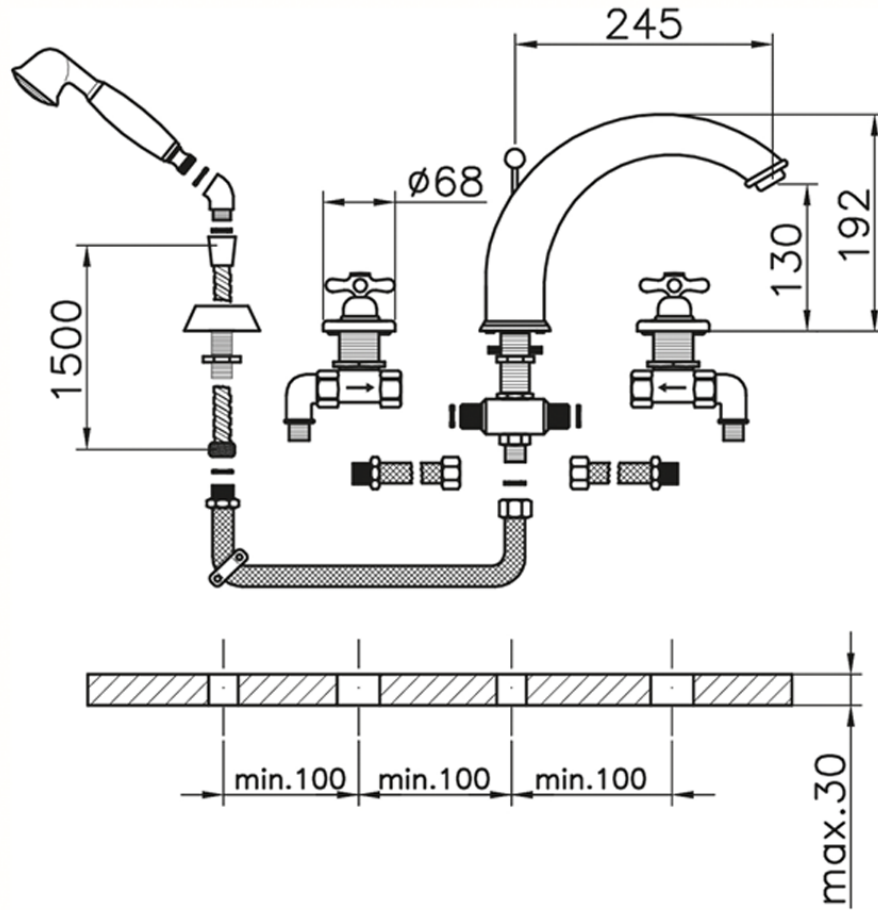

Deck-mounted 4-hole bath mixer CROISETTE_CS000260

CS000260

<https://en.huberitalia.com/deck-mounted-4-hole-bath-mixer-croisette-cs000260>

2026-04-05